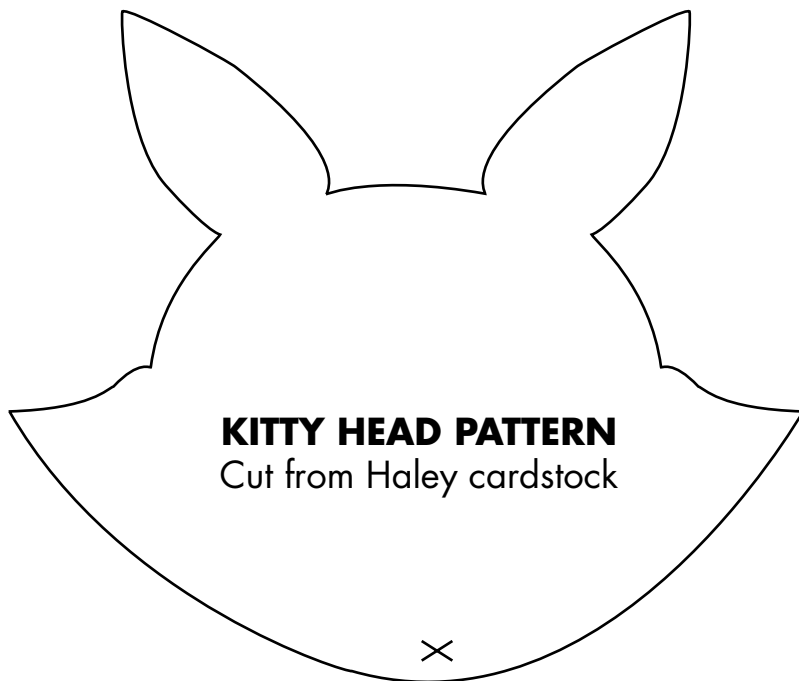

Kitty Gift Card Holder

Designer: Kim Kesti

350 Cards & Gifts

Paper Crafts magazine, p. 47

KITTY EYES, NOSE, WHISKERS

Cut from Pinecone cardstock

EYE

EYE

NOSE

WHISKERS

KITTY HEAD PATTERN

Cut from Haley cardstock