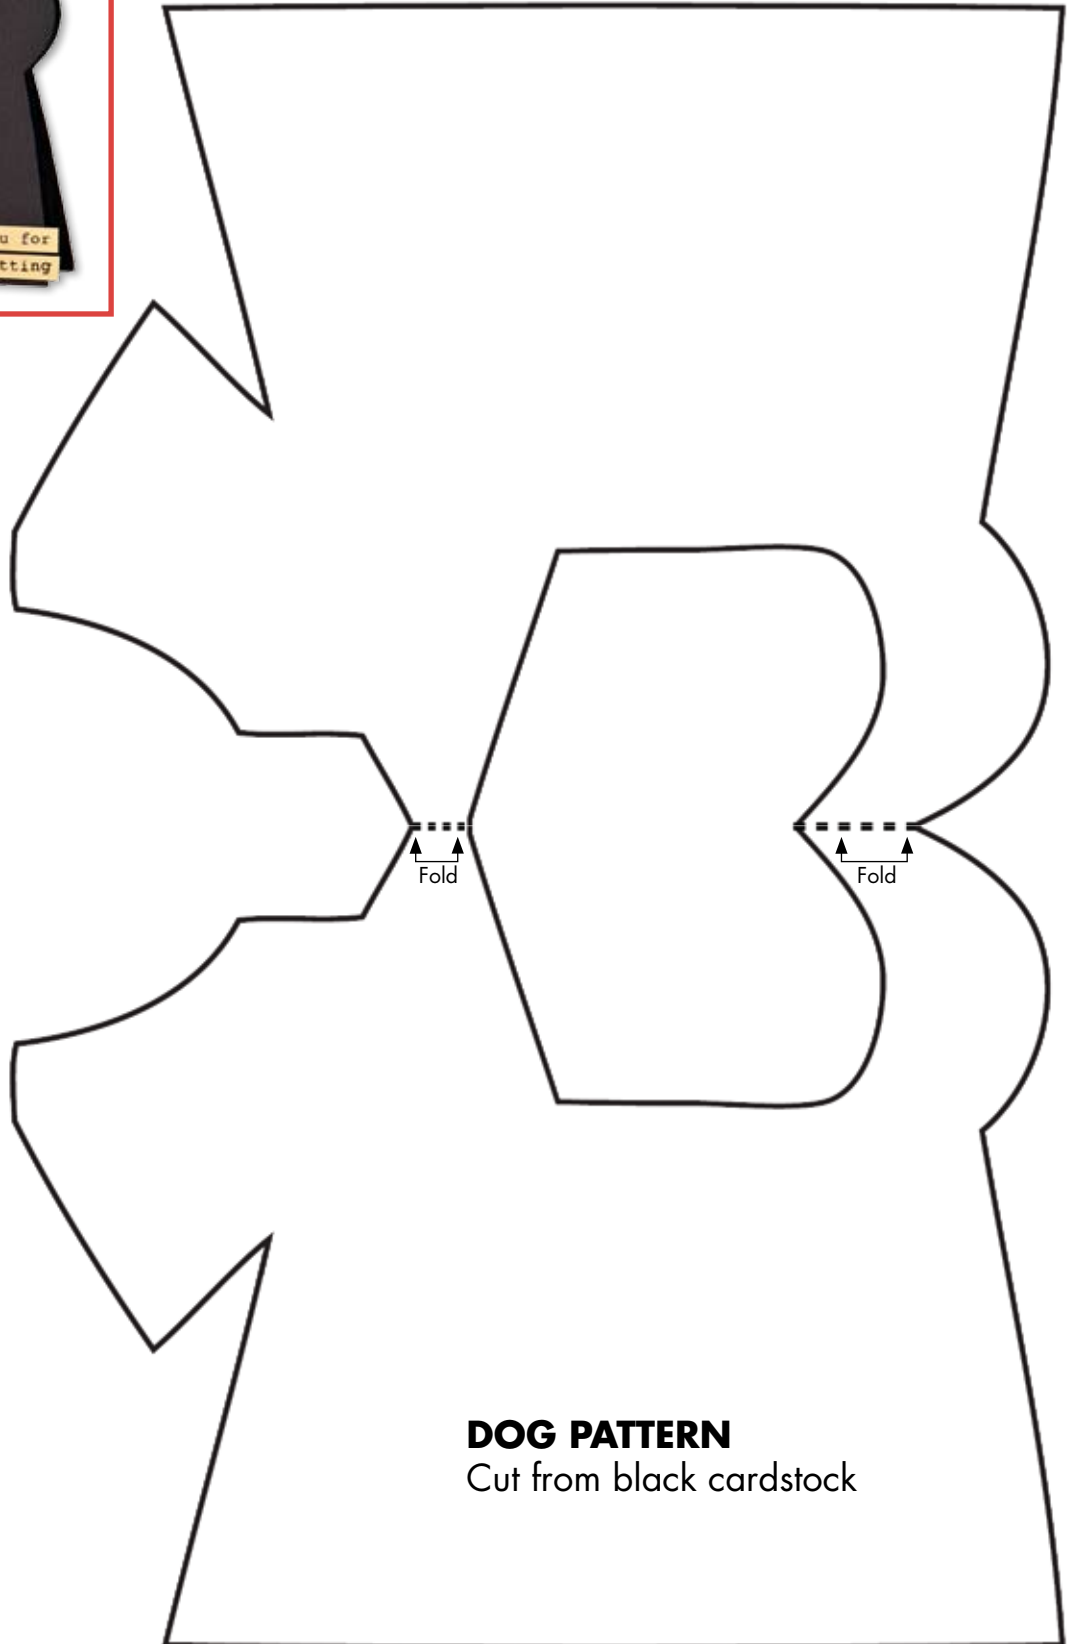

# Puppy Sitting

Designer: Kim Hughes

Card Creations, v. 8

Paper Crafts magazine, p.123

## DOG PATTERN

Cut from black cardstock