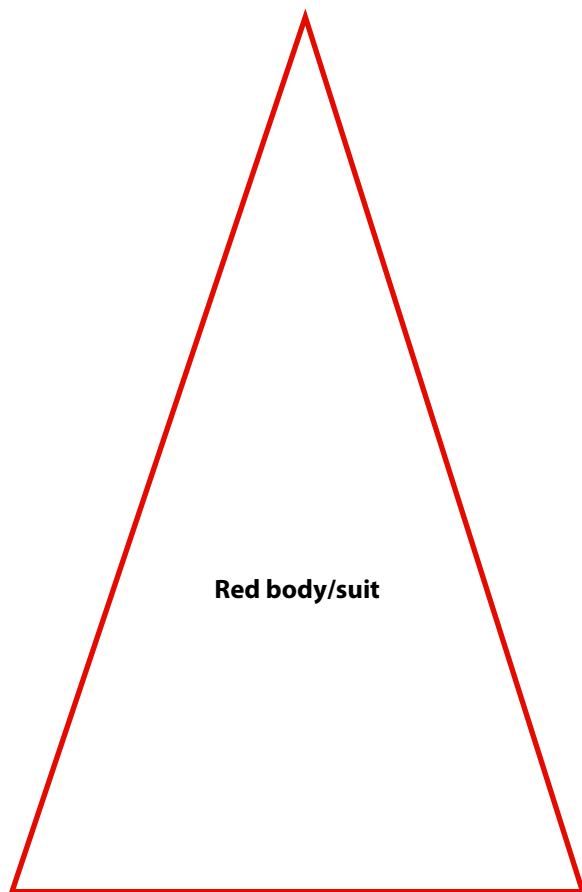

Triangle Santa Card

Designer: Teri Anderson

November/December Issue
Paper Crafts magazine, p. 40

Hat
pom pom

Nose

Hat trim

Face

Beard

Base trim

Red body/suit

Shoes

Card base