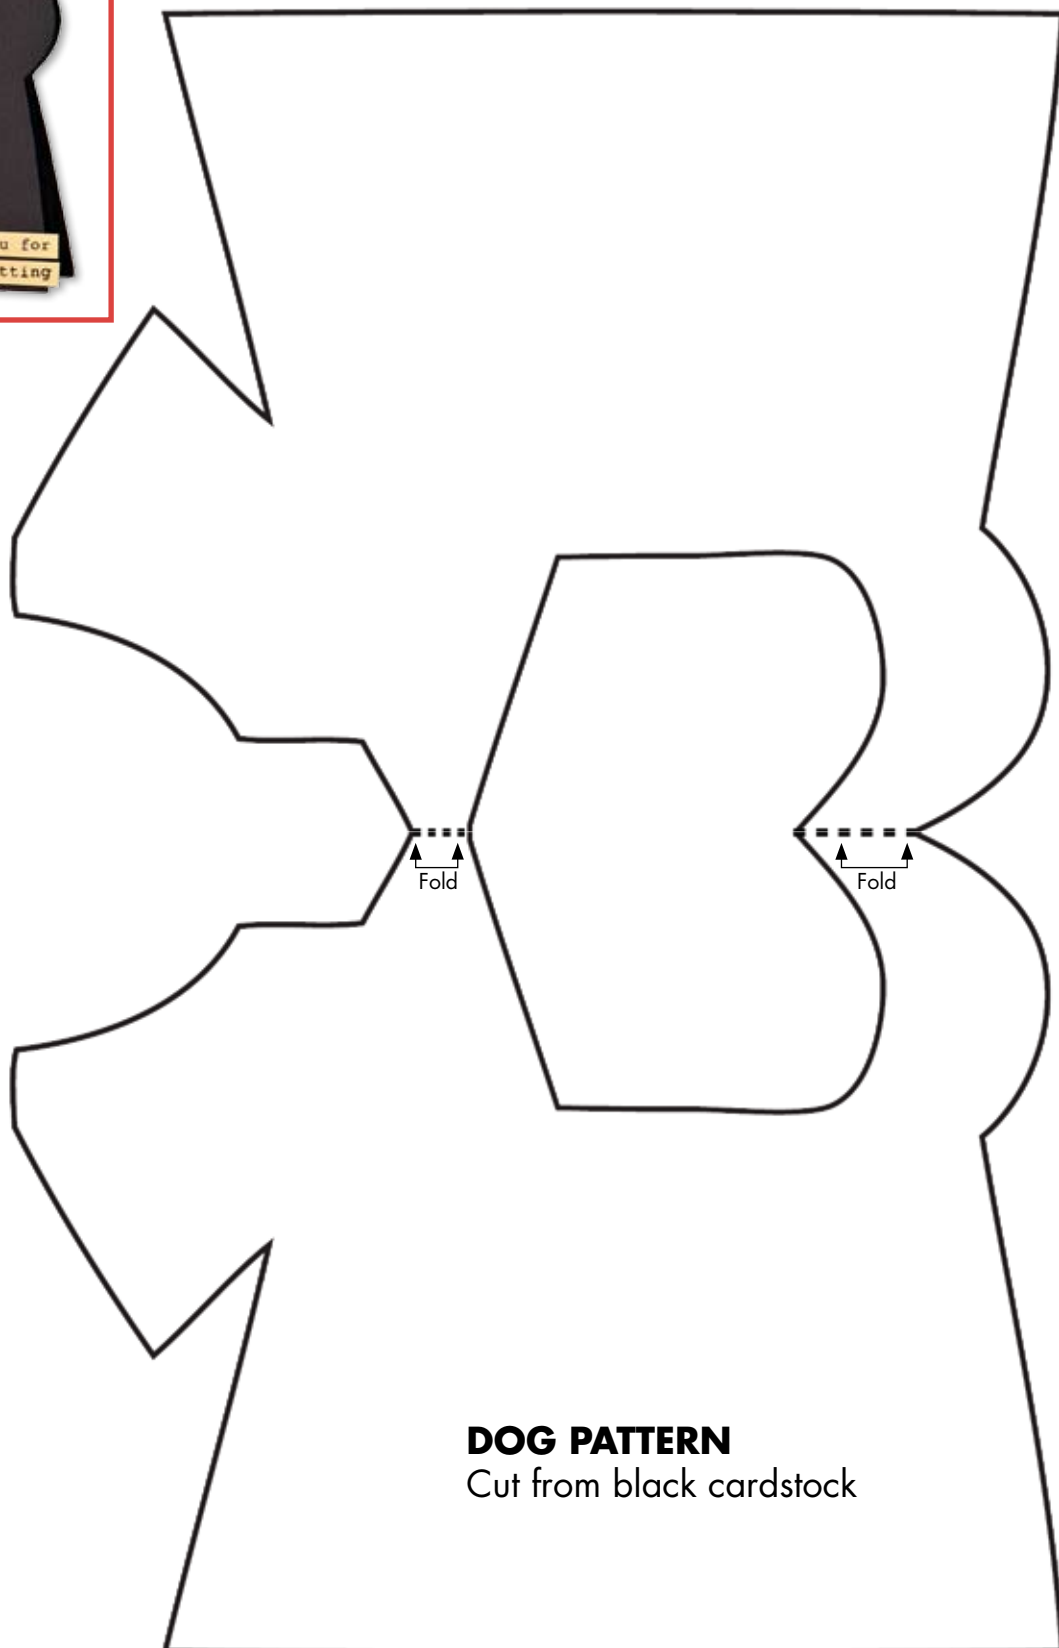

Puppy Sitting

Designer: Kim Hughes

Card Creations, v. 8

Paper Crafts magazine, p.123

DOG PATTERN

Cut from black cardstock